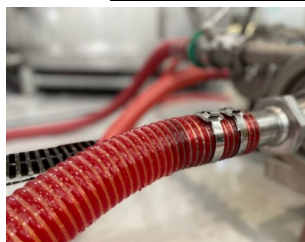

All Prices are Plus GST

Freight Not Included

New Product

Alloy Air Nozzle

Thumb operated—High Flow

1/4" FBSP **\$ 34.00**

2-Way Adjustable Flow Air Gun

Blow stubborn debris, dust water & more off all kinds of surfaces.

Rated to 150 PSI. Extended 4.5 inch nozzle

Adjustable Flow control knob, lets you control the air flow

\$22.00

- Solid zinc alloy body with chrome plated and brass head
- Spray pattern can be adjusted from fine mist to jet stream
- Stainless steel handle with PVC coated for comfortable grip
- With 3/4" FBSP Thread

\$34.50

Check out these great products

Hoses & clamps

Lamson Bins

Hose Fittings

PROUDLY NEW ZEALAND OWNED AND OPERATED